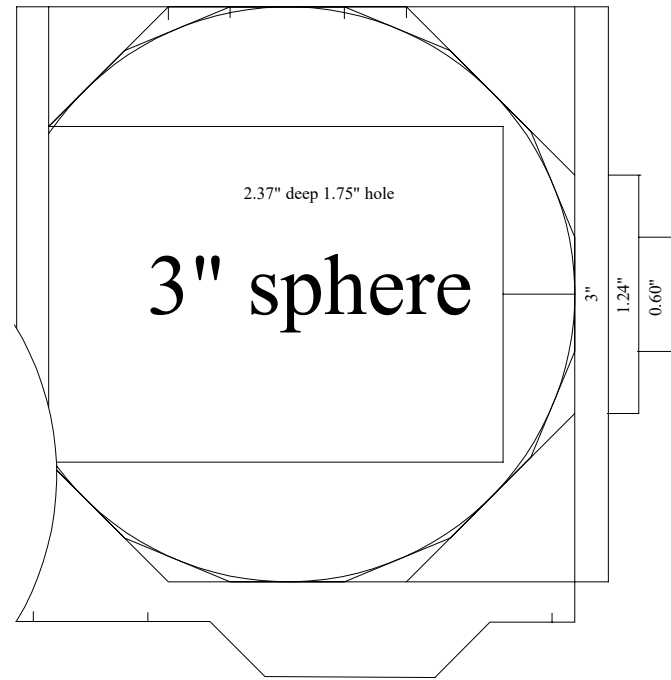

3" sphere

Mandrel driven 3" sphere